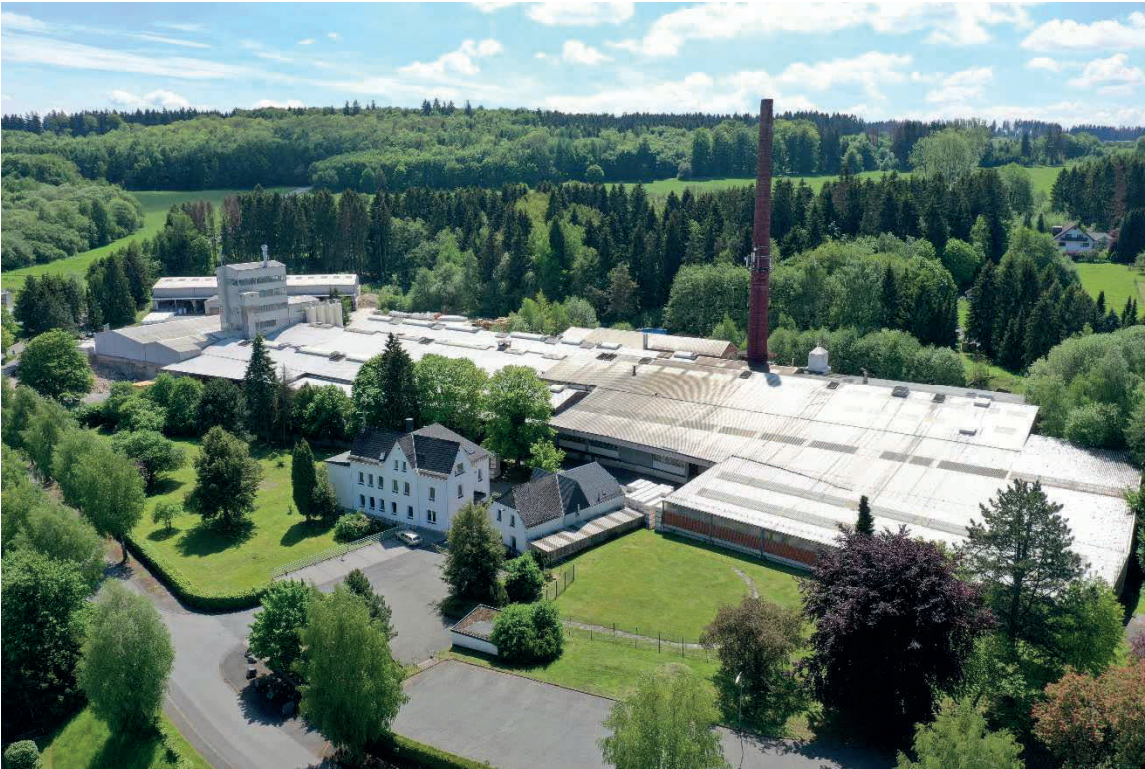

At its Breitscheid site, the Steuler Group manufactures specialised refractory products for the ceramics industry, furnace construction sector and steel industry.

Press Contact:

Claudia Neubauer
Steuler Group | Marketing and Communication
claudia.neubauer@steuler.de
Phone +49 2624 13-220
www.steuler.de